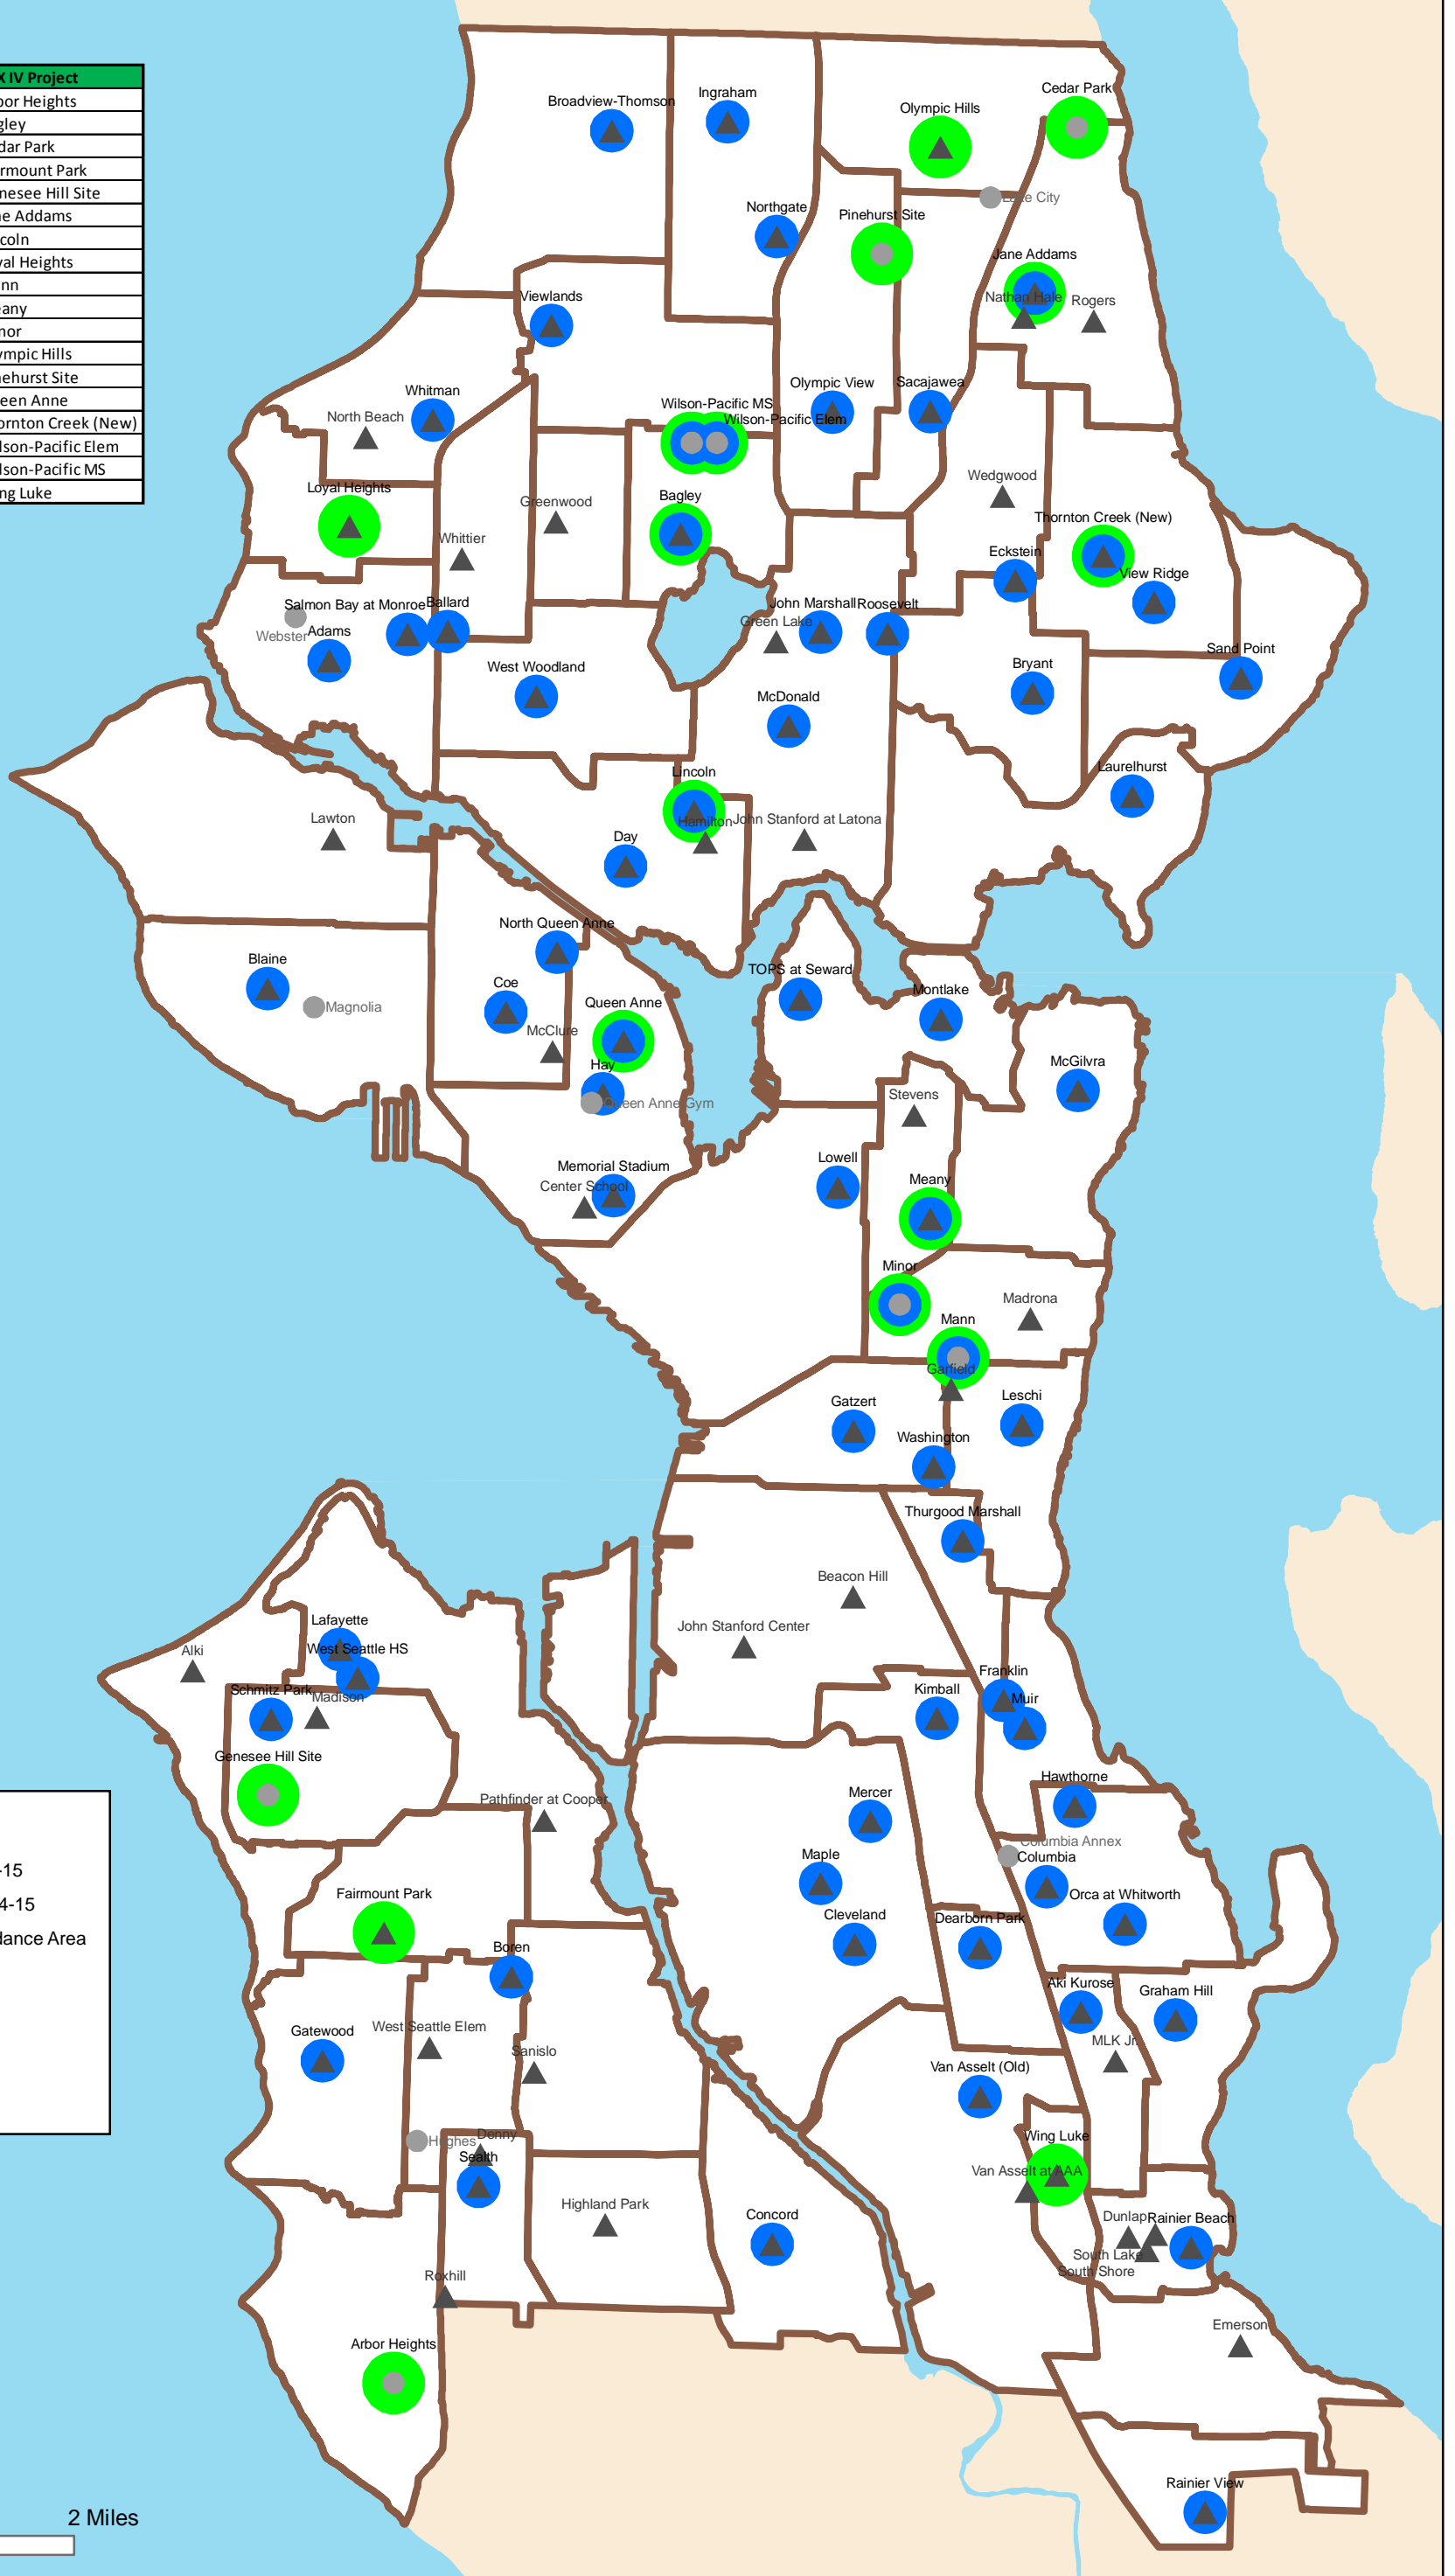

Seattle Public School Buildings BTA III and BEX IV Capital Construction Projects

BTA III Project
Adams
Aki Kurose
Bagley
Ballard
Blaine
Boren
Broadview-Thomson
Bryant
Cleveland
Coe
Columbia
Concord
Day
Dearborn Park
Eckstein
Franklin
Gatewood
Gatzert
Graham Hill
Hawthorne
Hay
Ingraham
Jane Addams
John Marshall
Kimball
Lafayette
Laurelhurst
Leschi
Lincoln
Lowell
Mann
Maple
McDonald
McGilvra
Meany
Memorial Stadium
Mercer
Minor
Montlake
Muir
North Queen Anne
Northgate
Olympic View
Orca at Whitworth
Queen Anne
Rainier Beach
Rainier View
Roosevelt
Sacajawea
Salmon Bay at Monroe
Sand Point
Schmitz Park
Sealth
Thornton Creek (New)
Thurgood Marshall
TOPS at Seward
Van Asselt (Old)
View Ridge
Viewlands
Washington
West Seattle HS
West Woodland
Whitman
Wilson-Pacific Elem
Wilson-Pacific MS

BEX IV Project
Arbor Heights
Bagley
Cedar Park
Fairmount Park
Genesee Hill Site
Jane Addams
Lincoln
Loyal Heights
Mann
Meany
Minor
Olympic Hills
Pinehurst Site
Queen Anne
Thornton Creek (New)
Wilson-Pacific Elem
Wilson-Pacific MS
Wing Luke

Buildings

- ▲ Open during 2014-15
- Closed during 2014-15
- ▭ 2014-15 ES Attendance Area
- BTA III Project
- BEX IV Project

The names on this map are not intended to reflect the official name of any school building. They are instead intended to ensure better public understanding based upon familiar reference, particularly in situations where program and school building names differ. This information has been compiled by SPS staff from a variety of sources and is subject to change without notice. SPS makes no representations or warranties, expressed or implied, as to accuracy, completeness, timeliness, or rights to the use of such information. SPS shall not be liable for any general, special, indirect, incidental, or consequential damages including, but not limited to, lost revenues or lost profits resulting from the use or misuse of the information contained on this map. Any sale of this map or information on this map is prohibited. MapFile: BEX_BTA_20150223_1110